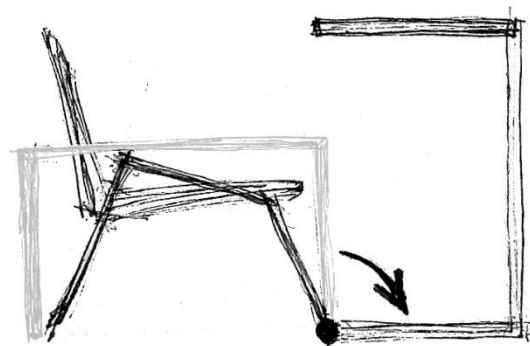

## DESIGN RESEARCH

**IDEATION OF CONCEPT & DRAWING IDEAS  
PERTEMUAN KE-6**

**GEGGY GAMAL S., S.DES, M.DES  
DESAIN PRODUK / FDIK**

[www.esaunggul.ac.id](http://www.esaunggul.ac.id)

PIVOT PT

Form development followed the initialization of the design brief to create a consumer cleaning implement that was intuitive to use as well as an effective and serious cleaning tool

**reveal**  
Microfiber Clearing System

SOLAR POWER

RAIN WATER

RAIN WATER

RAIN WATER COLLECTION

back

bottom

HOW MUCH PRIVACY?

EARTH SHED

STAIRS

CONVERTIBLE?

SOLAR POWER?

POLES

AIR FLOW

STAIRS

SILICON

GLASS IN THE PANEL ROOF?

TENT TOP? STAKED DOWN...

MATERIALS TECHNOLOGY # OF PARTS

WHAT IF YOU COULD SEE YOUR FEET BENEFITS?

TOP VIEW

Kettle minus base,  
lid open

Shows fitting of  
kettle to base

Perspective views,  
complete kettle