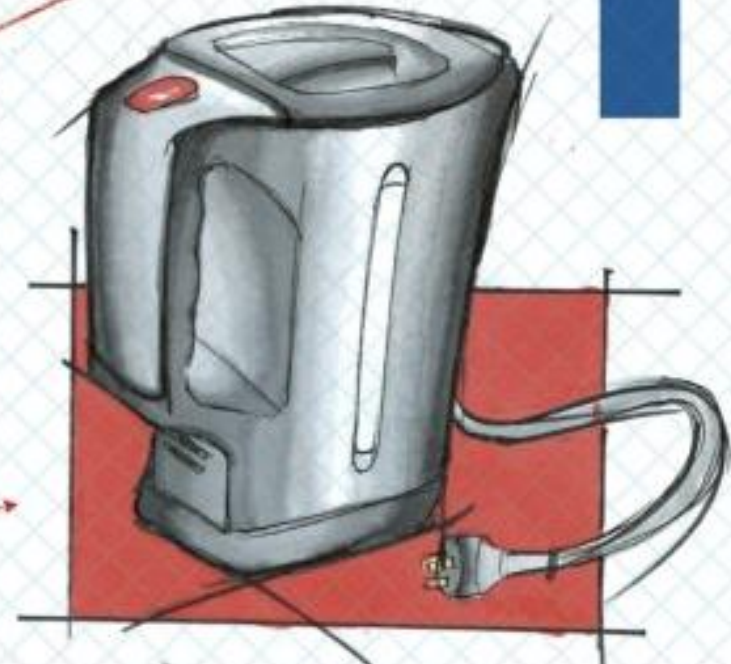

EARTH SHED

STAIRS

CONVERTIBLE?

SOLAR POWER?

POLES

AIR FLOW

STAIRS

SILICON

GLASS IN THE PANEL ROOF?

TENT TOP? STAKED DOWN...

MATERIALS TECHNOLOGY # OF PARTS

WHAT IF YOU COULD SEE YOUR FEET BENEFITS?

TOP VIEW

Kettle minus base,  
lid open

Shows fitting of  
kettle to base

Perspective views,  
complete kettle

Standard wall socket plug