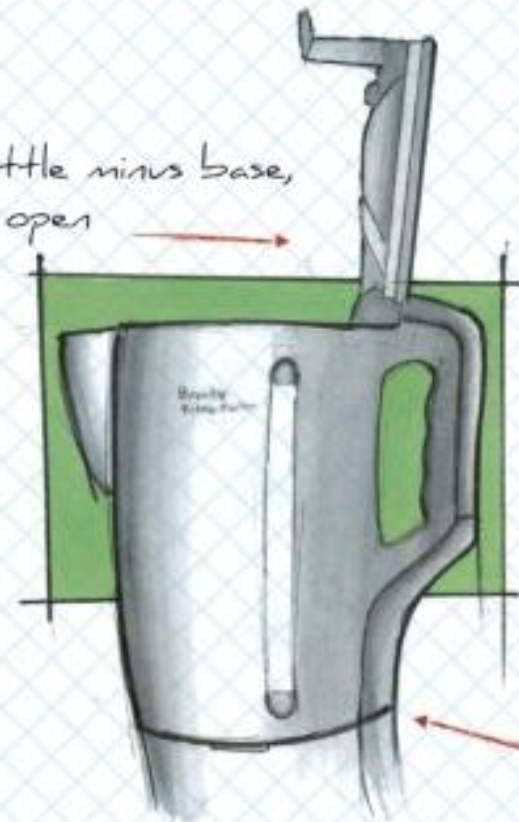

EARTH SHED

STAIRS

CONVERTIBLE?

SOLAR POWER?

POLES

AIR FLOW

STAIRS

SILICON

GLASS IN THE PANEL ROOF?

TENT TOP? STAKED DOWN...

MATERIALS TECHNOLOGY # OF PARTS

WHAT IF YOU COULD SEE YOUR FEET BENEFITS?

TOP VIEW

Kettle minus base,  
lid open

Shows fitting of  
kettle to base

Perspective views,  
complete kettle