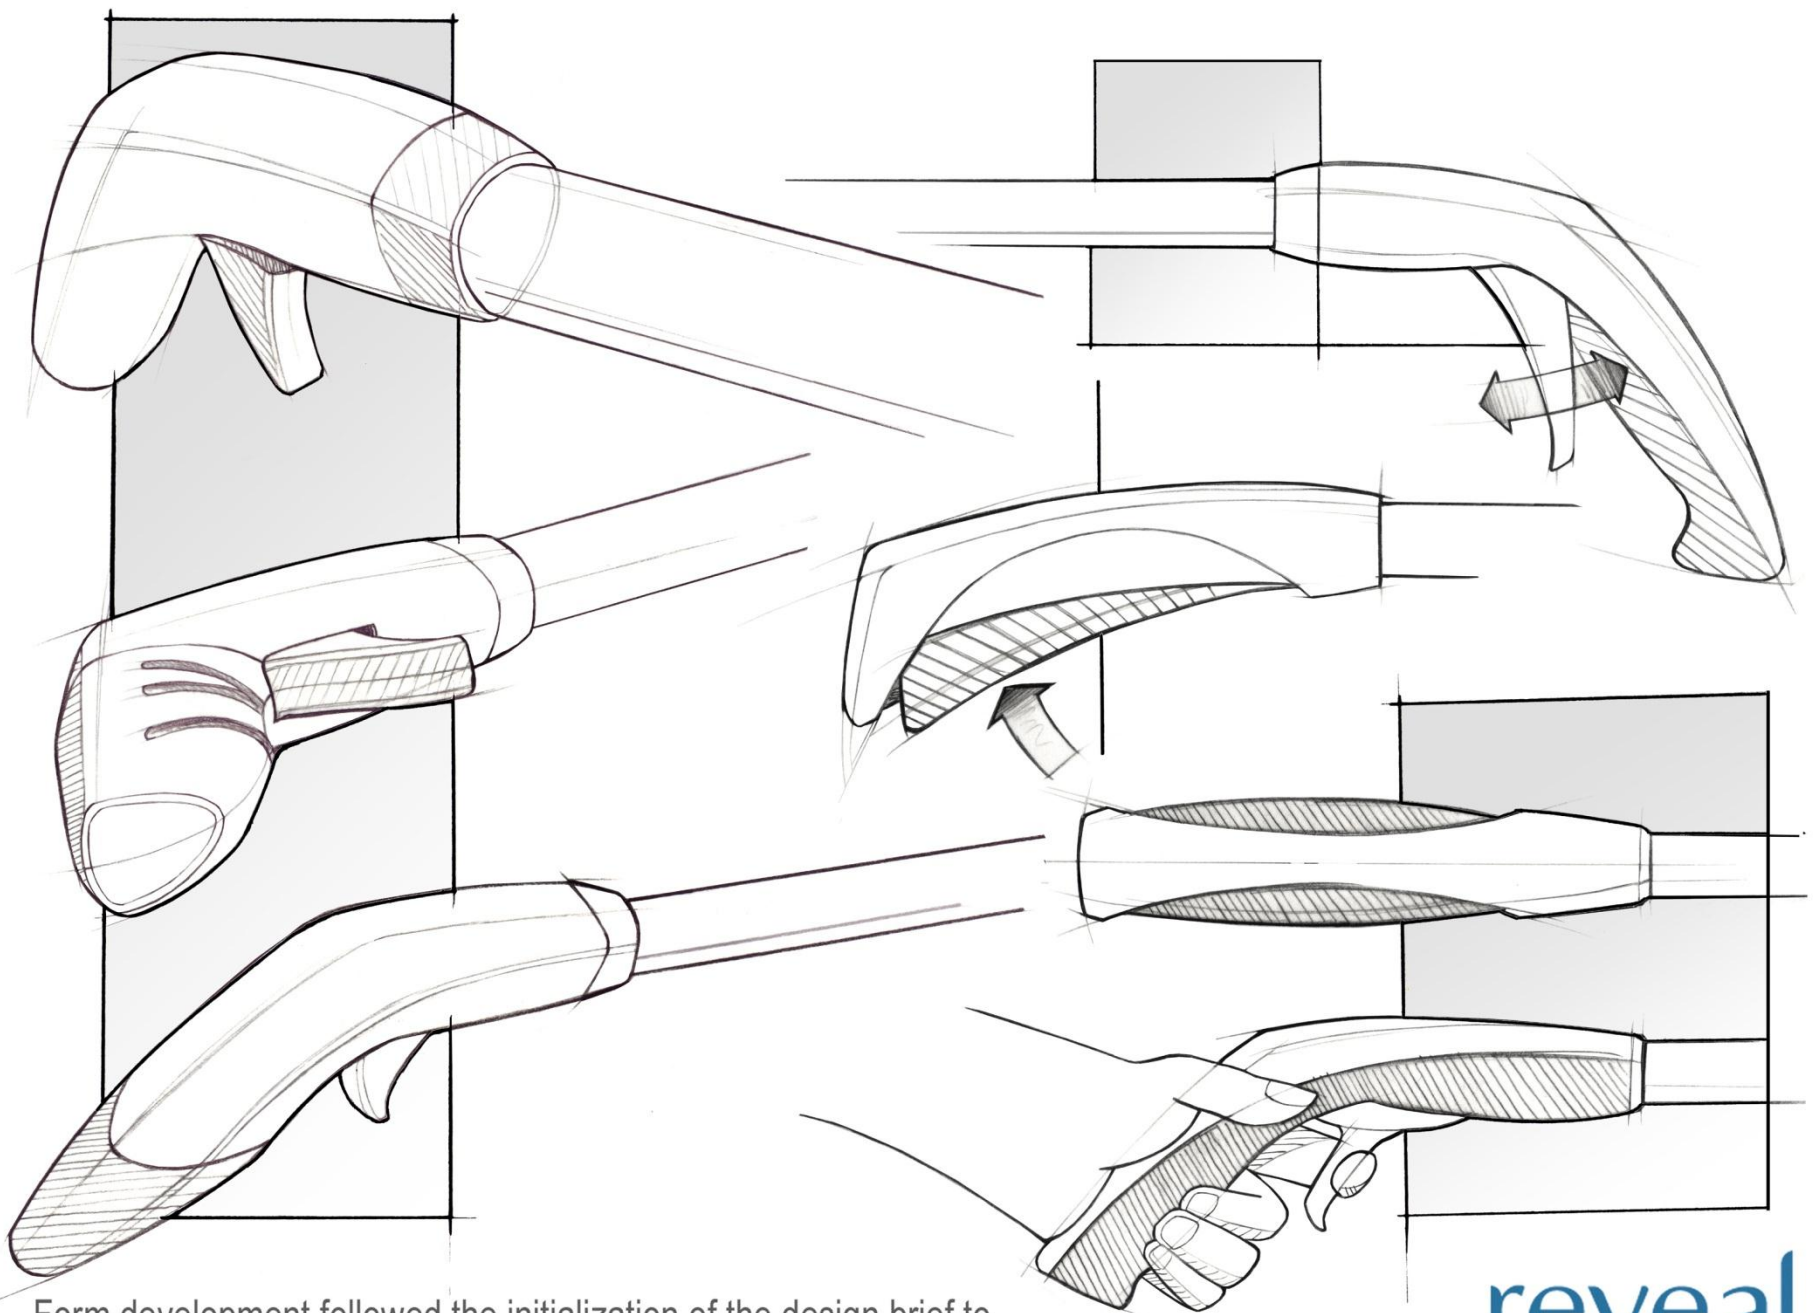

## DESIGN RESEARCH

**IDEATION OF CONCEPT & DRAWING IDEAS  
PERTEMUAN KE-6**

**GEGGY GAMAL S., S.DES, M.DES  
DESAIN PRODUK / FDIK**

[www.esaunggul.ac.id](http://www.esaunggul.ac.id)

PIVOT PT

Form development followed the initialization of the design brief to create a consumer cleaning implement that was intuitive to use as well as an effective and serious cleaning tool

EARTH SHED

STAIRS

CONVERTIBLE?

SOLAR POWER?

POLES

AIR FLOW

STAIRS

SILICON

GLASS IN THE PANEL ROOF?

TENT TOP? STAKED DOWN...

MATERIALS TECHNOLOGY # OF PARTS

WHAT IF YOU COULD SEE YOUR FEET BENEFITS?

TOP VIEW

Kettle minus base,  
lid open

Shows fitting of  
kettle to base

Perspective views,  
complete kettle