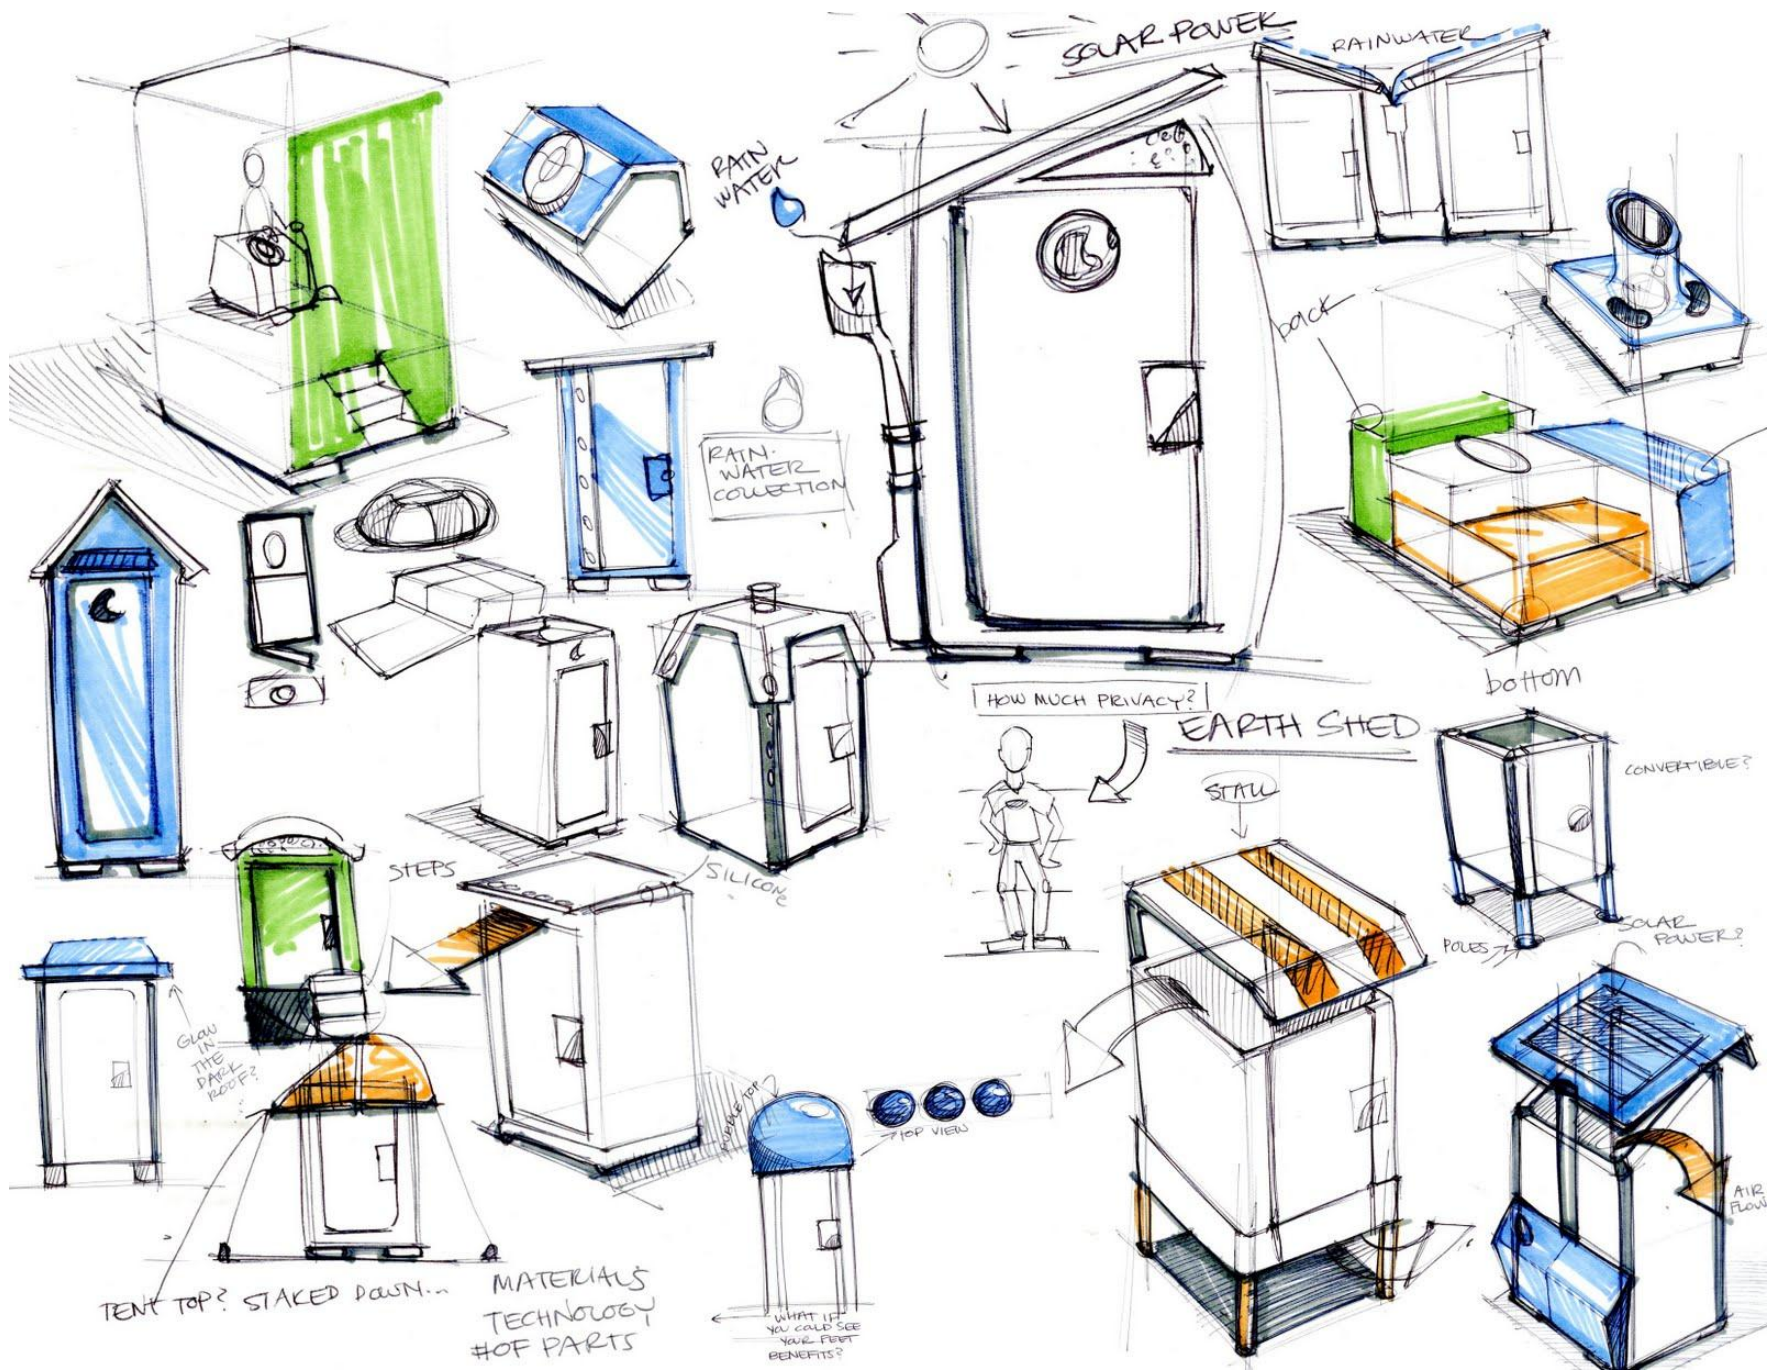

## DESIGN RESEARCH

**IDEATION OF CONCEPT & DRAWING IDEAS  
PERTEMUAN KE-6**

**GEGGY GAMAL S., S.DES, M.DES  
DESAIN PRODUK / FDIK**

[www.esaunggul.ac.id](http://www.esaunggul.ac.id)

PIVOT PT

Form development followed the initialization of the design brief to create a consumer cleaning implement that was intuitive to use as well as an effective and serious cleaning tool

**reveal**  
Microfiber Clearing System

SOLAR POWER

RAIN WATER

RAIN WATER

RAIN WATER COLLECTION

back

bottom

HOW MUCH PRIVACY?

GLASS IN THE PANEL ROOF?

TENT TOP? STAKED DOWN...

MATERIALS TECHNOLOGY # OF PARTS

WHAT IF YOU COULD SEE YOUR FEET BENEFITS?

TOP VIEW

Kettle minus base,  
lid open

Shows fitting of  
kettle to base

Perspective views,  
complete kettle

Standard wall socket plug