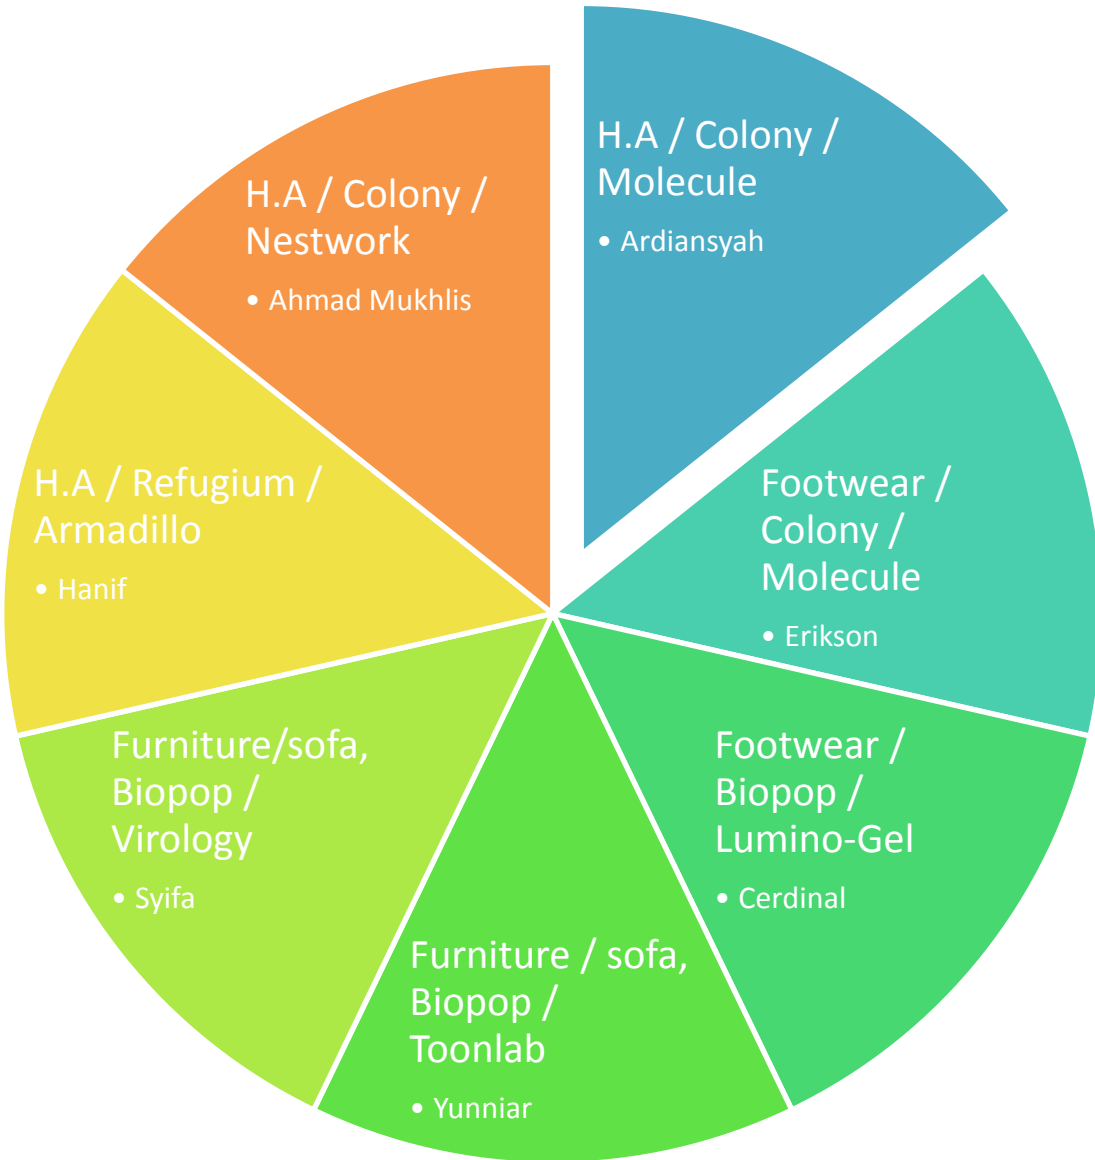

CONCEPT-TYPE CONFIRMATION