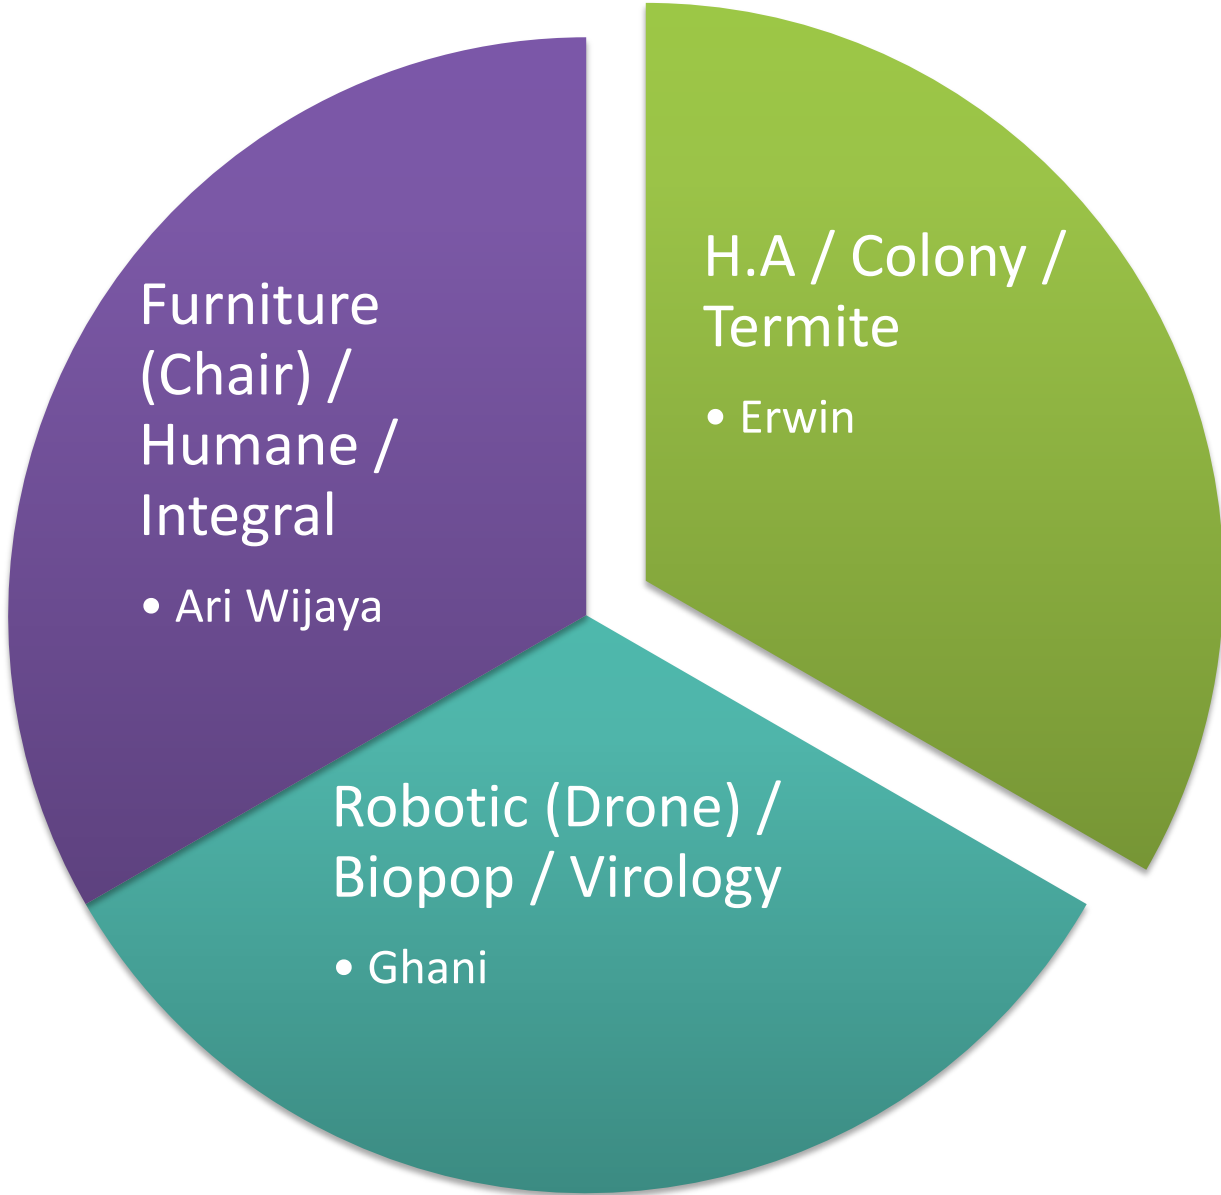

CONCEPT-TYPE CONFIRMATION

Furniture
(Chair) /
Humane /
Integral

• Ari Wijaya

H.A / Colony /
Termite

• Erwin

Robotic (Drone) /
Biopop / Virology

• Ghani