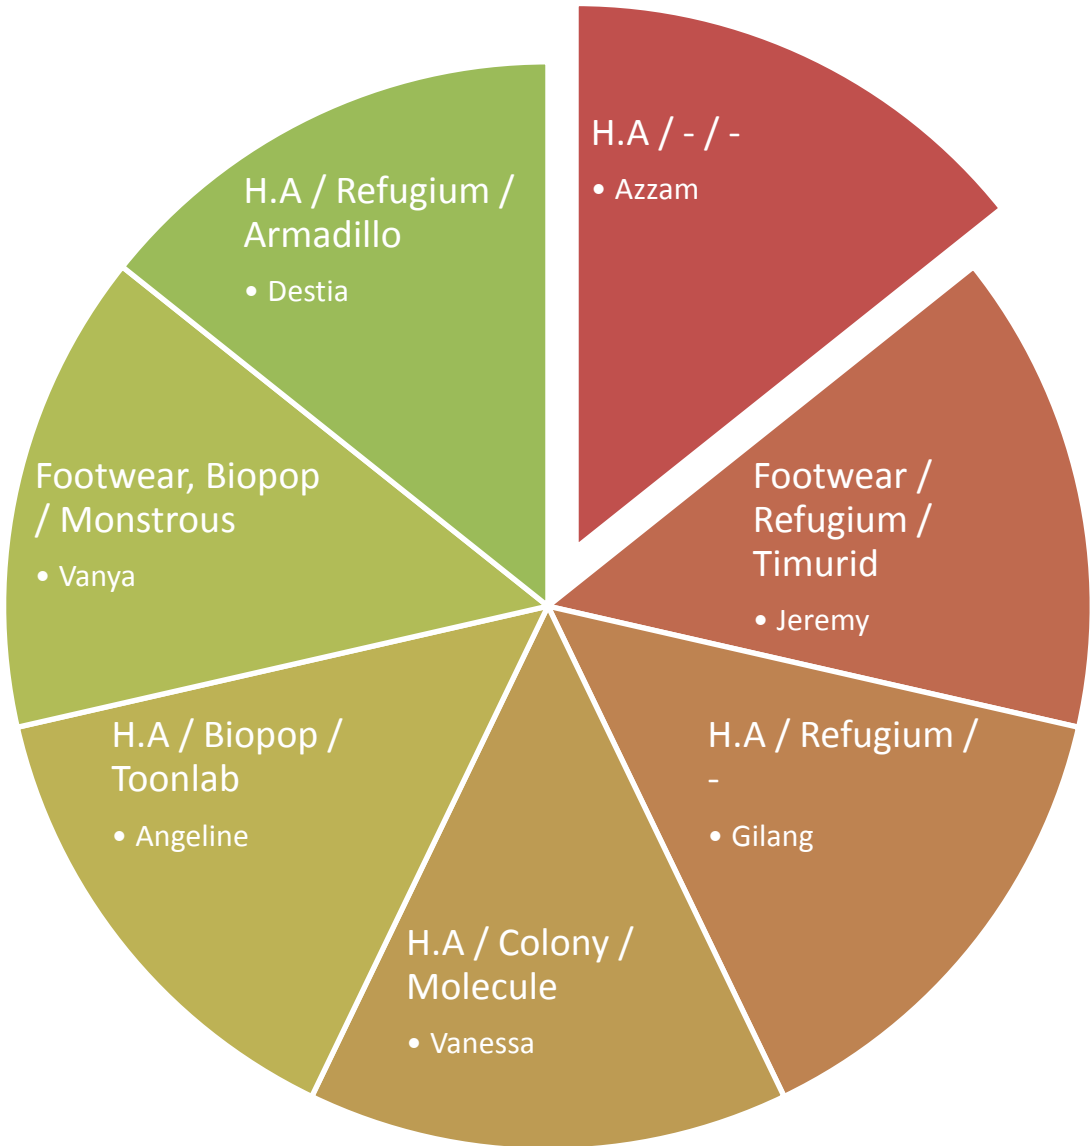

## INDUSTRIAL DESIGN 1

Lecturer | Geggy Gamal S., S.Des, M.Des

DESIGN  
BY RESEARCH  
& ANALYSIS

*AREA OF SCOPE  
CONFIRMATION DIAGRAM*

# CONCEPT-TYPE CONFIRMATION

# **BIOPOP**